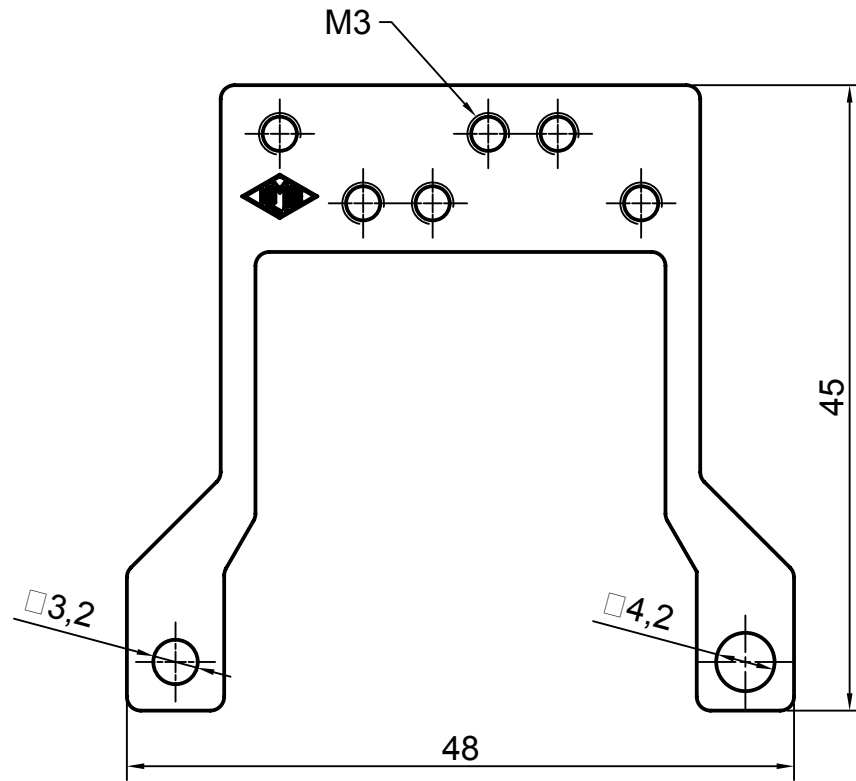

Diritti riservati

All rights reserved

Date	10.01.2007	CR 06 ST	Scale
Sign.		ground term. shielded cables X MIXO 2M	2:1
			